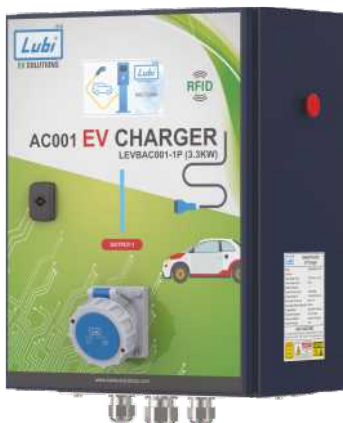

BHARAT AC001

**EV
CHARGERS**

BHARAT AC001 Charger 3.3 kW

Applications :

HIGHWAY

PARKING

SERVICE
STATION

COMMERCIAL

FLEET

RESIDENTIAL

HOTEL

FEATURES :

- Unit type AC intelligent charger.
- BHARAT AC 001 Indian Standard : IEC 60309.
- Modular design, Flexible configuration and easy maintenance.
- Built-in RFID and communications (4G/LAN/WiFi).
- High degree of protection.
- Scan QR code to pay.

Technical Specifications :

MODEL NO / INPUT	LEVAC001-3.3kW
Input Voltage (AC)	1 Phase 230V as per IS 12360
Power Factor	≥ 0.98
Efficiency	≥ 99.9%
Input Frequency	50 (+/- 1 Hz)
Wires	3 Wire L, N, PE
OUTPUT	
Number Of Outputs	1 No
AC Output (Gun-1)	
AC Output Connector	IEC 60309
AC Output Voltage	230 V
AC Output Current	15 A
AC Output Power Rating	3.3 kW
USER INTERFACE AND CONTROL	
Display	4.3" Inch Color touch screen
User Authentication	RFID card / Mobile Application
Buttons & Switch	Available
Push Buttons	Display wake up, Emergency Stop
Visual Indication	Mains available, Charging Status, System Error
ENVIRONMENT	
Ambient Temperature	-20°C to 55°C (Derating over 50°C)
Storage Temperature	-20°C to 70°C
Altitude	≤ 2000 m (Derating over 2000 m)
Humidity	<95%, Non-condensing
Sound noise	< 55 dB in all directions
COMMUNICATION	
Charger and Vehicle	Not Applicable
Charger And CMS	Protocol : OCPP1.6 (Open Charge Point Protocol) Interface : LAN/ 3G / 4G / WiFi
PROTECTION	
Protection	Input Over Voltage, Input Under Voltage, Connection Abnormality, Emergency Stop, Lightning Protection, Leakage, Ground fault, Short Circuit, Over Current, Reverse Battery Connection
Charging Protocol	OCPP 1.6
MECHANICAL	
Place of Installation	Indoor/Outdoor
Ingress Protection	IP 54
Enclosure Protection	IK10
Cooling	Natural Convection Air Cooled
Dimension (WxDxH)	330 mm x 170 mm x 450 mm (Pole height - 1400 mm)
Weight	10 kg