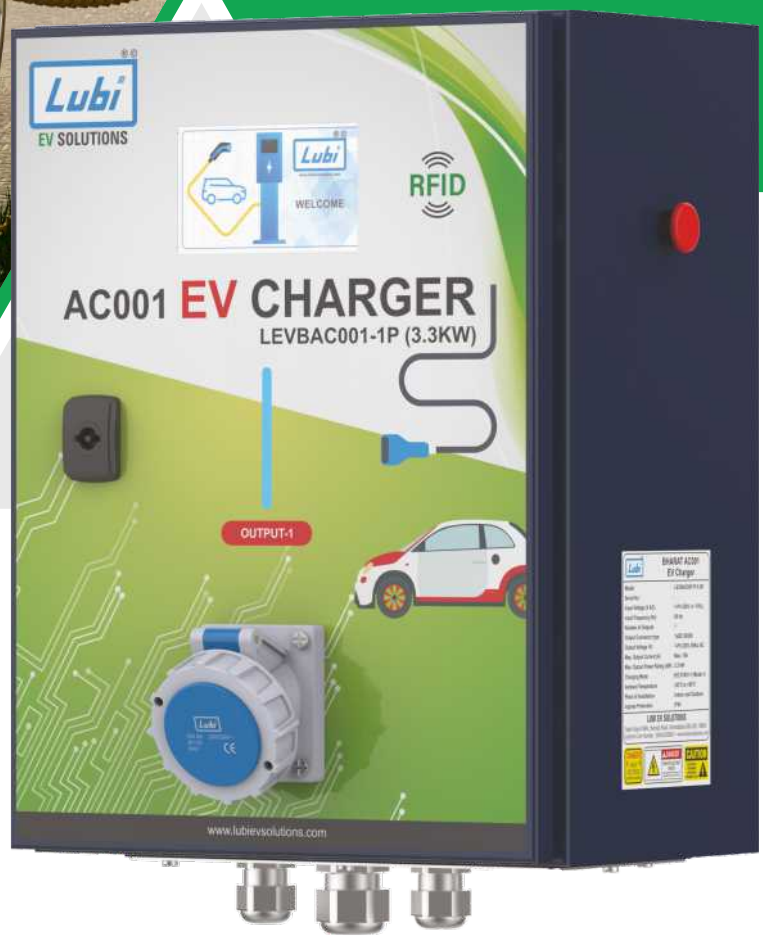

BHARAT AC001

**EV
CHARGERS**

BHARAT AC001 Charger 3.3 kW

Applications :

HIGHWAY

PARKING

SERVICE
STATION

COMMERCIAL

FLEET

RESIDENTIAL

HOTEL

FEATURES :

- Unit type AC intelligent charger.
- BHARAT AC 001 Indian Standard : IEC 60309.
- Modular design, Flexible configuration and easy maintenance.
- Built-in RFID and communications (4G/LAN/WiFi).
- High degree of protection.
- Scan QR code to pay.

Technical Specifications :

MODEL NO / INPUT	LEVAC001-3.3kW
Input Voltage (AC)	1 Phase 230V as per IS 12360
Power Factor	≥ 0.98
Efficiency	≥ 99.9%
Input Frequency	50 (+/- 1 Hz)
Wires	3 Wire L, N, PE
OUTPUT	
Number Of Outputs	1 No
AC Output (Gun-1)	
AC Output Connector	IEC 60309
AC Output Voltage	230 V
AC Output Current	15 A
AC Output Power Rating	3.3 kW
USER INTERFACE AND CONTROL	
Display	4.3" Inch Color touch screen
User Authentication	RFID card / Mobile Application
Buttons & Switch	Available
Push Buttons	Display wake up, Emergency Stop
Visual Indication	Mains available, Charging Status, System Error
ENVIRONMENT	
Ambient Temperature	-20°C to 55°C (Derating over 50°C)
Storage Temperature	-20°C to 70°C
Altitude	≤ 2000 m (Derating over 2000 m)
Humidity	<95%, Non-condensing
Sound noise	< 55 dB in all directions
COMMUNICATION	
Charger and Vehicle	Not Applicable
Charger And CMS	Protocol : OCPP1.6 (Open Charge Point Protocol) Interface : LAN/ 3G / 4G / WiFi
PROTECTION	
Protection	Input Over Voltage, Input Under Voltage, Connection Abnormality, Emergency Stop, Lightning Protection, Leakage, Ground fault, Short Circuit, Over Current, Reverse Battery Connection
Charging Protocol	OCPP 1.6
MECHANICAL	
Place of Installation	Indoor/Outdoor
Ingress Protection	IP 54
Enclosure Protection	IK10
Cooling	Natural Convection Air Cooled
Dimension (WxDxH)	330 mm x 170 mm x 450 mm (Pole height - 1400 mm)
Weight	10 kg