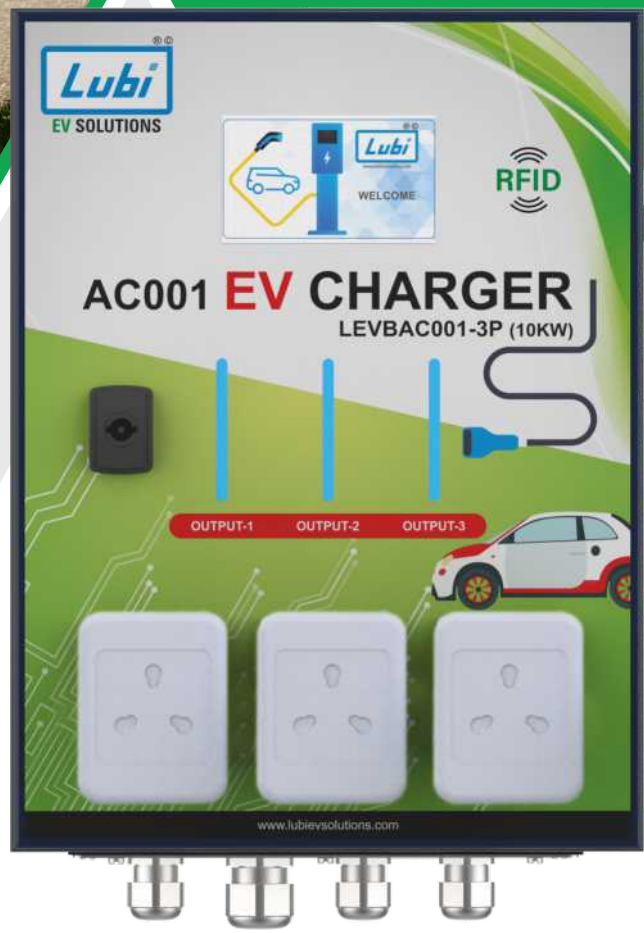

BHARAT AC001

EV CHARGERS

BHARAT AC001 Charger 10 kW - 3 X 3.3 kW

Applications :

HIGHWAY

PARKING

SERVICE
STATION

COMMERCIAL

FLEET

RESIDENTIAL

HOTEL

FEATURES :

- Unit type AC intelligent charger.
- BHARAT AC 001 Indian Standard : Domestic Socket
- Modular design, Flexible configuration and easy maintenance.
- Built-in RFID and communications (4G/LAN/WiFi).
- High degree of protection.
- Scan QR code to pay.

Technical Specifications :

MODEL NO / INPUT	LEVBA001-10kW
Input Voltage (AC)	3 Phase 400V as per IS 12360
Power Factor	≥ 0.98
Efficiency	≥ 99.9%
Input Frequency	50 (+/- 1 Hz)
Wires	3 Wire L, N, PE
OUTPUT	
Number Of Outputs	3 No
AC Output	
AC Output Connector	Domestic Socket
AC Output Voltage	230 V
AC Output Current	15 A / Output
AC Output Power Rating	3.3 kW / Output
USER INTERFACE AND CONTROL	
Display	4.3" Inch Color touch screen
User Authentication	RFID card / Mobile Application
Buttons & Switch	Available
Push Buttons	Display wake up, Emergency Stop
Visual Indication	Mains available, Charging Status, System Error
ENVIRONMENT	
Ambient Temperature	-20°C to 55°C (Derating over 50°C)
Storage Temperature	-20°C to 70°C
Altitude	≤ 2000 m (Derating over 2000 m)
Humidity	<95%, Non-condensing
Sound noise	< 55 dB in all directions
COMMUNICATION	
Charger and Vehicle	Not Applicable
Charger And CMS	Protocol : OCPP1.6 (Open Charge Point Protocol) Interface : LAN/ 3G / 4G / WiFi
PROTECTION	
Protection	Input Over Voltage, Input Under Voltage, Connection Abnormality, Emergency Stop, Lightning Protection, Leakage, Ground fault, Short Circuit, Over Current, Reverse Battery Connection
Charging Protocol	OCPP 1.6
MECHANICAL	
Place of Installation	Indoor/Outdoor
Ingress Protection	IP 54
Enclosure Protection	IK10
Cooling	Natural Convection Air Cooled
Dimension (WxDxH)	330 mm x 170 mm x 450 mm (Pole height - 1400 mm)
Weight	10 kg